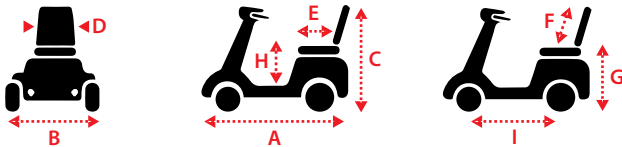

4PT™

4 POLE TECHNOLOGY

745 PLUS

 **merits**
AUSTRALIA

www.meritsaustralia.com

745 PLUS

Features

- Stylish eye catching design with attractive modern colour range
- This new design offers generous foot space & leg room, also with large battery capacity
- Loop handlebars offer comfortable finger or thumb throttle operation
- Adjustable high back contoured seat with simple operation of slide and swivel mechanisms to allow maximum user comfort
- Infinite adjustment of steering tiller allowing everyone to easily find a comfortable position
- High mount charger socket means easy access when charging
- 11" wheels which provide extra ground clearance
- Adjustable suspension to give maximum comfort
- 4 pole motor delivering more power
- Adjustable power saving LED headlight, indicators front and rear, rear tail lights and brake lights
- Built in speed reduction switch which is activated when turning offering exceptional safety.

Dimensions cm/in

Overall Dimension A x B x C	132 x 61 x 102cm/52 x 24 x 40"
Seat Dimension : D x E x F	46 x 40 x 46cm/18 x 16 x 18"
Seat Height from Ground : G	61-66cm/24-26"
Seat Height from Deck : H	44-49cm/17-19"
Wheel Base : I	98cm/38"

Weight kg/lb

base	battery/ea	seat	total with battery	capacity
51/112	16/35	15/33	98/217	150/330

Technical Specs

Max Speed	10kph/6.25mph
Range	30-40km/20-26mi
Turn Radius	167cm/66"
Ground clearance	10cm/3.9"
Motor	DC 24V, 350W (Rating)/1200W (Max)
Controller	S-Drive 120A
Battery	12V/55 - 60A/H x 2pcs
Charger	4A off-board
Gradient	6°
Front Wheel	11" Pneumatic tire
Rear Wheel	11" Pneumatic tire
Brake	intelligent, regenerative, electromagnetic brakes