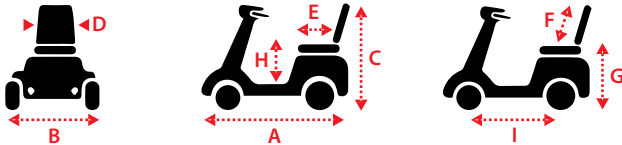

Eco 745

 **merits**
AUSTRALIA

www.meritsaustralia.com

Eco 745

Features

- Stylish eye catching design with attractive modern colour range
- Loop handlebars offer comfortable finger or thumb throttle operation
- Adjustable high back contoured seat with simple operation of slide and swivel mechanisms to allow maximum user comfort
- Infinite adjustment of steering tiller allowing everyone to easily find a comfortable position
- High mount charger socket means easy access when charging
- Removable front basket with carry handle
- Adjustable power saving LED headlight, indicators front and rear, rear tail lights and reverse warning
- Half speed switch fitted.

Dimensions cm/in

Overall Dimension A x B x C	120 x 61 x 99cm/47 x 24 x 39"
Seat Dimension : D x E x F	46 x 40 x 46cm/18 x 16 x 18"
Seat Height from Ground : G	53-58cm/21-23"
Seat Height from Deck : H	40-47cm/16-18.5"
Wheel Base : I	85cm/33.5"

Weight kg/lb

base	battery/ea	seat	total with battery	capacity
51/112	10/22	15/33	86/190	136/300

Technical Specs

Max Speed	10kph/6.25mph
Range	20-30km/13-20mi
Turn Radius	157cm/62"
Ground clearance	9.5cm/3.74"
Motor	DC 24V, 210W (Rating)/715W (Max)
Controller	S-Drive 70A
Battery	12V/34A/H x 2pcs
Charger	5A off-board
Gradient	6°
Front Wheel	10" Pneumatic tire
Rear Wheel	10" Pneumatic tire
Brake	intelligent, regenerative, electromagnetic brakes