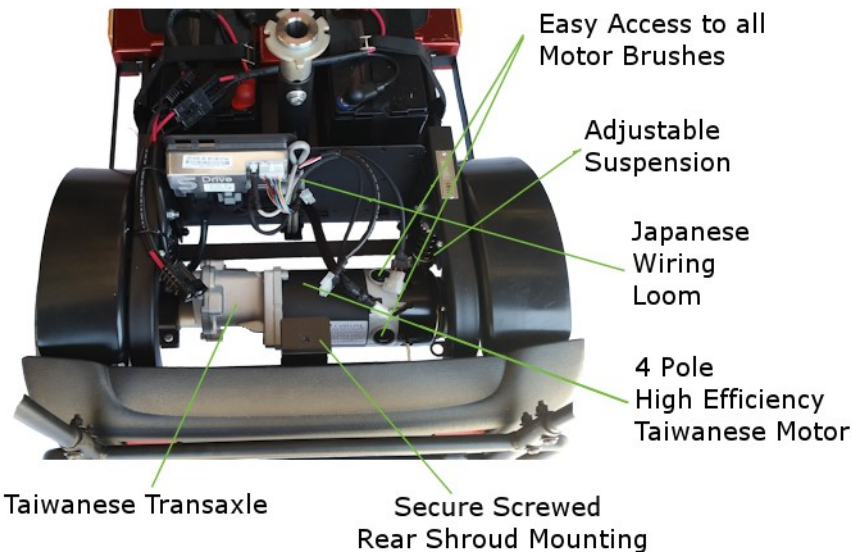

2 Year Motor and Transaxle Warranty

Easy open access for
Trouble Free Maintenance

Features

- * Seat Belt
- * Free Rear Basket
- * High/Low Speed Switch
- * Reclining Back Rest
- * LED Lighting & Indicators
- * Front and Rear Suspension
- * Seat Suspension
- * Glass Windscreen

Specifications*

Length	1430mm
Width	686mm
Height	1600mm
Weight	200kg
Max Load (on flat ground)	185kg
Max Speed programmable up to	14km/h
Travel Range up to....	40km
Suspension	Front & Rear
Tyre Sizes	330mm
Battery	55ah
Charger	6a
Motor (Taiwanese 4 pole)	
Controller PG S-Drive	140a